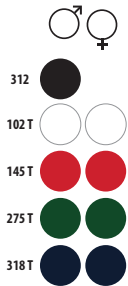

CARTELLA COLORI SOLO Group

102 Bianco	225 Blu atollo	275 Verde inglese	312 Nero	384 Grigio scuro	917 Nero / Rosso	966 Nero / Grigio
136 Rosa orchidea	241 Blu royal	302 Giallo limone	318 Blu navy	400 Arancio	922 Cielo / Blu oltremare	989 Bianco / Blu oltremare
145 Rosso	268 Kaki	309 Nero profondo	319 Blu oltremare	912 Blu oltremare / Bianco	925 Rosso / Blu oltremare