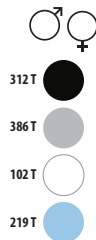

♀	A/B	XS	S	M	L	XL	XXL	3XL
		66/47	67/49	68/51	69/53	70/57	71/61	72/65

1	20	5 KG	57 X 37 X 30 CM
---	----	------	-----------------

CARTELLA COLORI SOLO Group

102 Bianco
219 Cielo brillante

220 Cielo
228 Blu scuro