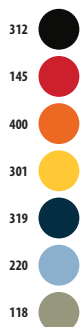

misure - 52 x 22 cm

  6 KG
56 X 21 X 29 CM

5

50

SOL'S EXPRESS 70200

POLIESTERE 600D
100% poliestere

misure - 33 x 43 x 17 cm

SOL'S RIDER 70100