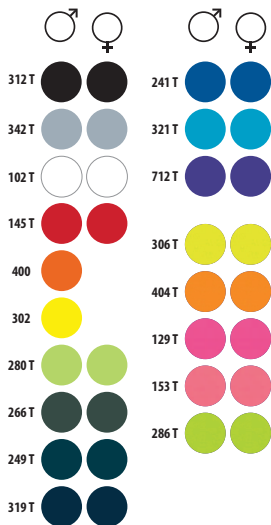

18 COLORI E 8 TAGLIE

SOL'S SPORTY
11939

MESH DI POLIESTERE 140
100% poliestere effetto traspirante

♂		XXS	XS	S	M	L	XL	XXL	3XL
	A/B	66/44	68/47	70/50	72/53	74/56	76/59	78/62	80/65
		8,7 KG		55 X 36 X 23 CM					
		10	50						

SOL'S SPORTY
Women 01159

MESH DI POLIESTERE 140
100% poliestere effetto traspirante

♀		XS	S	M	L	XL	XXL
	A/B	60/41	62/44	64/47	66/50	68/53	70/56
		5 KG		56 X 37 X 23 CM			
		10	50