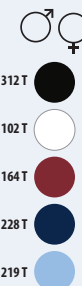

POPELINE STRETCH 140

97% cotone - 3% elasthan

	S	M	L	XL	XXL	3XL	4XL	5XL
A/B	76/54	78/57	80/60	82/63	84/66	86/69	88/72	88/75

	S	M	L	XL	XXL	3XL	4XL	5XL
cm	37-38	39-40	41-42	43-44	45-46	47-48	49-50	50/51

	6,1 KG
1	20
	57 X 37 X 30 CM