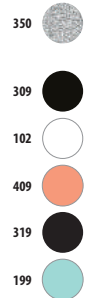

SOL'S CRUSADER TT

03980

JERSEY 150
100% cotone biologico
in fase di conversione

	XS	S	M	L	XL	XXL	3XL
	66/44	68/47	70/50	72/53	74/56	76/59	78/62
A/B							

6,5 KG
51 X 36 X 15 CM

5 50

melange

CARTELLA COLORI SOLO Group