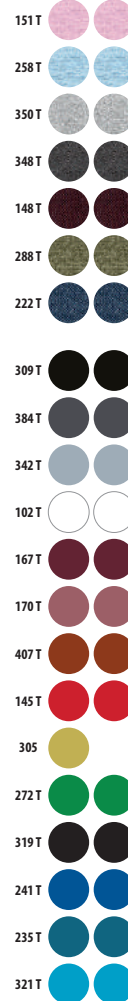

DTG FRIENDLY -
CUCITURE LATERALI

melange

T-SHIRTS