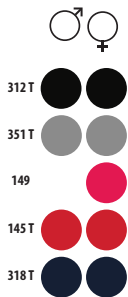

SOL'S RIDE
Men 01193
SOL'S RIDE
Women 01170

POLIAMMIDE 380T
Fodera e fodera 100% poliammide
Imbottitura 100% poliestere -
180 g/m²

♂		S	M	L	XL	XXL	3XL
	A/B	70/54	72/57	74/60	76/63	78/66	80/69

♀		S	M	L	XL	XXL
	A/B	60/50	62/52	64/54	66/56	68/58