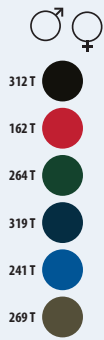

2 STRATI - BEST DEAL